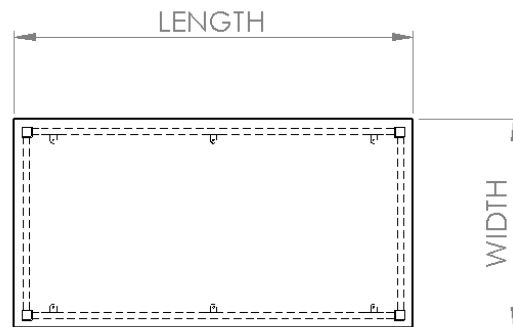

Features:

- Fully Welded Steel Frame
- Powder coated finish
- 32mm x 32mm square tube legs
- Up to 2400mm length have 38mm x 19mm frame
- 2400mm and greater length have 38mm x 19mm frames
- Sizes indicated are for tops. Frames allow 25mm overhang
- Plastic feet to protect floor
- Full range of tops available

Frame Colour Range:

- Refer to Stronghold colour range

Options:

- 50 x 50mm Square Legs
- 50 x 50mm Round Legs
- Adjustable Feet
- Custom Sizing Available

Warranty:

- 5 Years

Standard sizes:

Width \ Length	600	750	900	1200
3000	✓	✓	✓	✓
2700	✓	✓	✓	✓
2400	✓	✓	✓	✓
2100	✓	✓	✓	✓
1800	✓	✓	✓	✓
1500	✓	✓	✓	✓
1200	✓	✓	✓	✓
900	✓	✓	✓	
750	✓	✓		
600	✓			