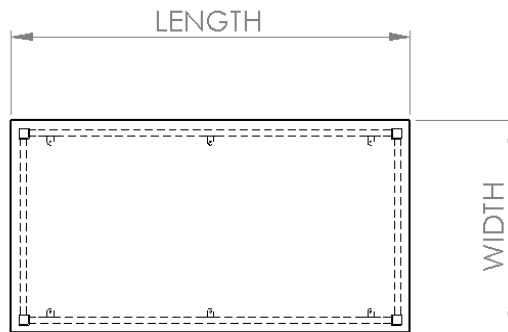

**Features:**

- 25mm Melamine Top
- 2mm ABS Edge

**Standard Colours:**

Gentle Beige, Warm White, Golden Beech, Select Beech, S/Grain Wenge, Curly Birch, Ironstone, Wild Birch, Southwest Jarrah, Formica Cherry

**Other Colours:**

Available on request

**Warranty:**

- 5 Years

**Standard sizes:**

Width \ Length	600	750	900	1200
3000	✓	✓	✓	✓
2700	✓	✓	✓	✓
2400	✓	✓	✓	✓
2100	✓	✓	✓	✓
1800	✓	✓	✓	✓
1500	✓	✓	✓	✓
1200	✓	✓	✓	✓
900	✓	✓	✓	
750	✓	✓		
600	✓			